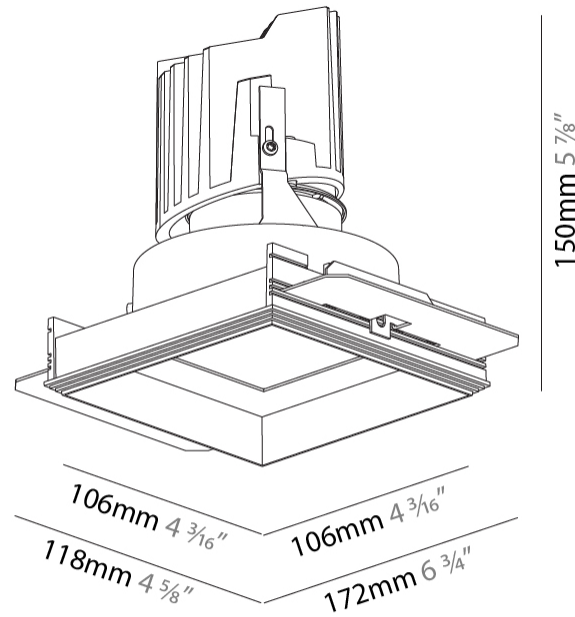

PHYSICAL

Shape: Square
Length (mm): 106
Length (in): 4 3/16
Width (mm): 106
Width (in): 4 3/16
Height (mm): 150
Height (in): 5 7/8
Ceiling Thickness (mm): 10 / 12.5 / 15 / 25
Ceiling Thickness (in): 3/8 or 1/2 or 9/16 or 1
Min. Recessing Depth (mm): 170
Min. Recessing Depth (in): 6 11/16
Light Distribution: Downlight
Weight (kg): 0.769
Weight (lbs): 1.69
Fixture Finish: SSR / BKV / CWI / CRY / HAB / UFT / ITA / RUA / FTG / MYG / LOD / PUS / FRO / FUP / KIA / POP / BLS / SPG / MEY / GOH / GUM / CHC / COM / ABZ / JAG / OBR / MOS / ROR
Fixture Material: Aluminum Die Cast
Cut-out Measurements: 120mm / 4 3/4" x 120mm / 4 3/4"
Upon Request: Unique Ceiling Thickness

ELECTRICAL

Lamp Type: LED (Zhaga Standard)
Input Wattage (W): 16.5
Total Output Wattage (W): 14.7
Dimming: Dali Dimming
Driver Included: No
Driver Location: Recessed Housing
Driver Type: Constant Current - 120Vac
Driver Class: Class 2
Housing: See Components
Input Voltage (V): 120
Constant Current (MA): 350

LED

Number of LEDs: 1
Max. Delivered Lumen (lm): 770
Nominal Lumen (lm): 1140
CRI: >90 CRI
Lamp Life (hrs): 50000
Upon Request: RGB-W Tunable White Special Color Temperature Special LED

OPTICAL

Reflector: 20 / 40 / 60
Upon Request: Special Beam Angles

RATINGS AND CERTIFICATIONS

Certified By: Certified for North American Standards
IP rating: IP20
Zaneen Corporation © 2024, T 1800-388-3382, F 416-247-9319, www.zaneen.com