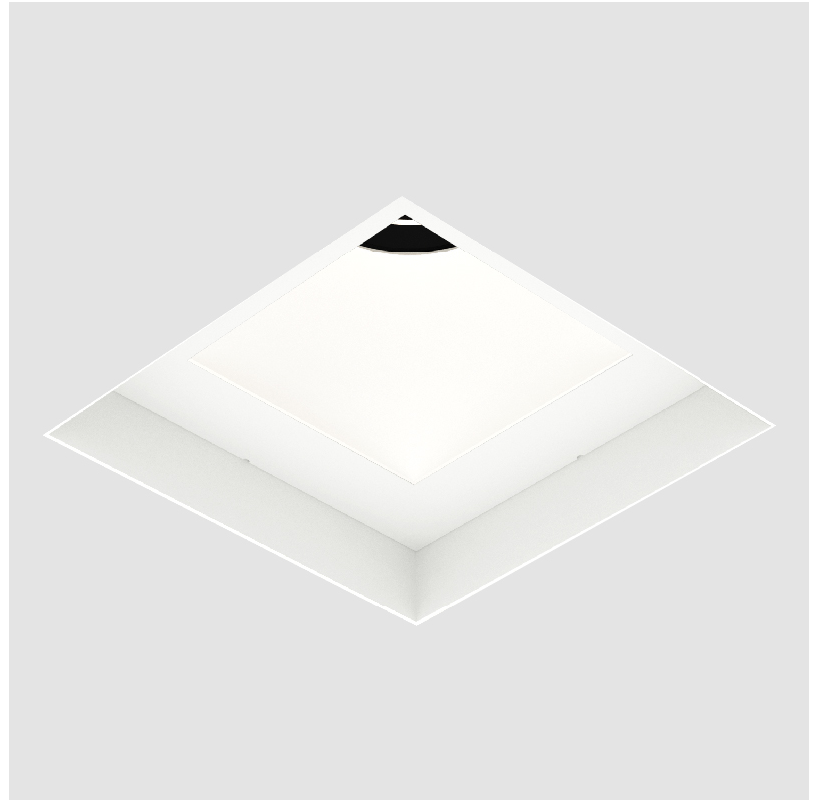

PHYSICAL

Shape: Square
Length (mm): 106
Length (in): 4 3/16
Width (mm): 106
Width (in): 4 3/16
Height (mm): 150
Height (in): 5 7/8
Ceiling Thickness (mm): 10 / 12.5 / 15 / 25
Ceiling Thickness (in): 3/8 or 1/2 or 9/16 or 1
Min. Recessing Depth (mm): 170
Min. Recessing Depth (in): 6 11/16
Light Distribution: Downlight
Weight (kg): 0.769
Weight (lbs): 1.69
Fixture Finish: SSR / BKV / CWI / CRY / HAB / UFT / ITA / RUA / FTG / MYG / LOD / PUS / FRO / FUP / KIA / POP / BLS / SPG / MEY / GOH / GUM / CHC / COM / ABZ / JAG / OBR / MOS / ROR
Fixture Material: Aluminum Die Cast
Cut-out Measurements: 120mm / 4 3/4" x 120mm / 4 3/4"
Upon Request: Unique Ceiling Thickness

ELECTRICAL

Lamp Type: LED (Zhaga Standard)
Input Wattage (W): 16.5
Total Output Wattage (W): 14.7
Dimming: Dali Dimming
Driver Included: No
Driver Location: Recessed Housing
Driver Type: Constant Current - 120Vac
Driver Class: Class 2
Housing: See Components
Input Voltage (V): 120
Constant Current (MA): 350

LED

Number of LEDs: 1
Max. Delivered Lumen (lm): 770
Nominal Lumen (lm): 1140
CRI: >90 CRI
Lamp Life (hrs): 50000
Upon Request: RGB-W Tunable White Special Color Temperature Special LED

OPTICAL

Reflector: 20 / 40 / 60
Upon Request: Special Beam Angles

RATINGS AND CERTIFICATIONS

Certified By: Certified for North American Standards
IP rating: IP20
Zaneen Corporation © 2024, T 1800-388-3382, F 416-247-9319, www.zaneen.com