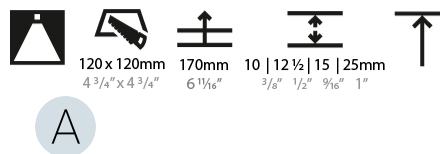

PHYSICAL

Shape: Square
Length (mm): 106
Length (in): 4 3/16
Width (mm): 106
Width (in): 4 3/16
Height (mm): 150
Height (in): 5 7/8
Ceiling Thickness (mm): 10 / 12.5 / 15 / 25
Ceiling Thickness (in): 3/8 or 1/2 or 9/16 or 1
Min. Recessing Depth (mm): 170
Min. Recessing Depth (in): 6 11/16
Light Distribution: Downlight
Weight (kg): 0.769
Weight (lbs): 1.69
Fixture Finish: SSR / BKV / CWI / CRY / HAB / UFT / ITA / RUA / FTG / MYG / LOD / PUS / FRO / FUP / KIA / POP / BLS / SPG / MEY / GOH / GUM / CHC / COM / ABZ / JAG / OBR / MOS / ROR
Fixture Material: Aluminum Die Cast
Cut-out Measurements: 120mm / 4 3/4" x 120mm / 4 3/4"
Upon Request: Unique Ceiling Thickness

ELECTRICAL

Lamp Type: LED (Zhaga Standard)
Input Wattage (W): 16.5
Total Output Wattage (W): 14.7
Dimming: Dali Dimming
Driver Included: No
Driver Location: Recessed Housing
Driver Type: Constant Current - 120Vac
Driver Class: Class 2
Housing: See Components
Input Voltage (V): 120
Constant Current (MA): 350

LED

Number of LEDs: 1
Max. Delivered Lumen (lm): 770
Nominal Lumen (lm): 1140
CRI: >90 CRI
Lamp Life (hrs): 50000
Upon Request: RGB-W Tunable White Special Color Temperature Special LED

OPTICAL

Reflector: 20 / 40 / 60
Upon Request: Special Beam Angles

RATINGS AND CERTIFICATIONS

Certified By: Certified for North American Standards
IP rating: IP20
Zaneen Corporation © 2024, T 1800-388-3382, F 416-247-9319, www.zaneen.com